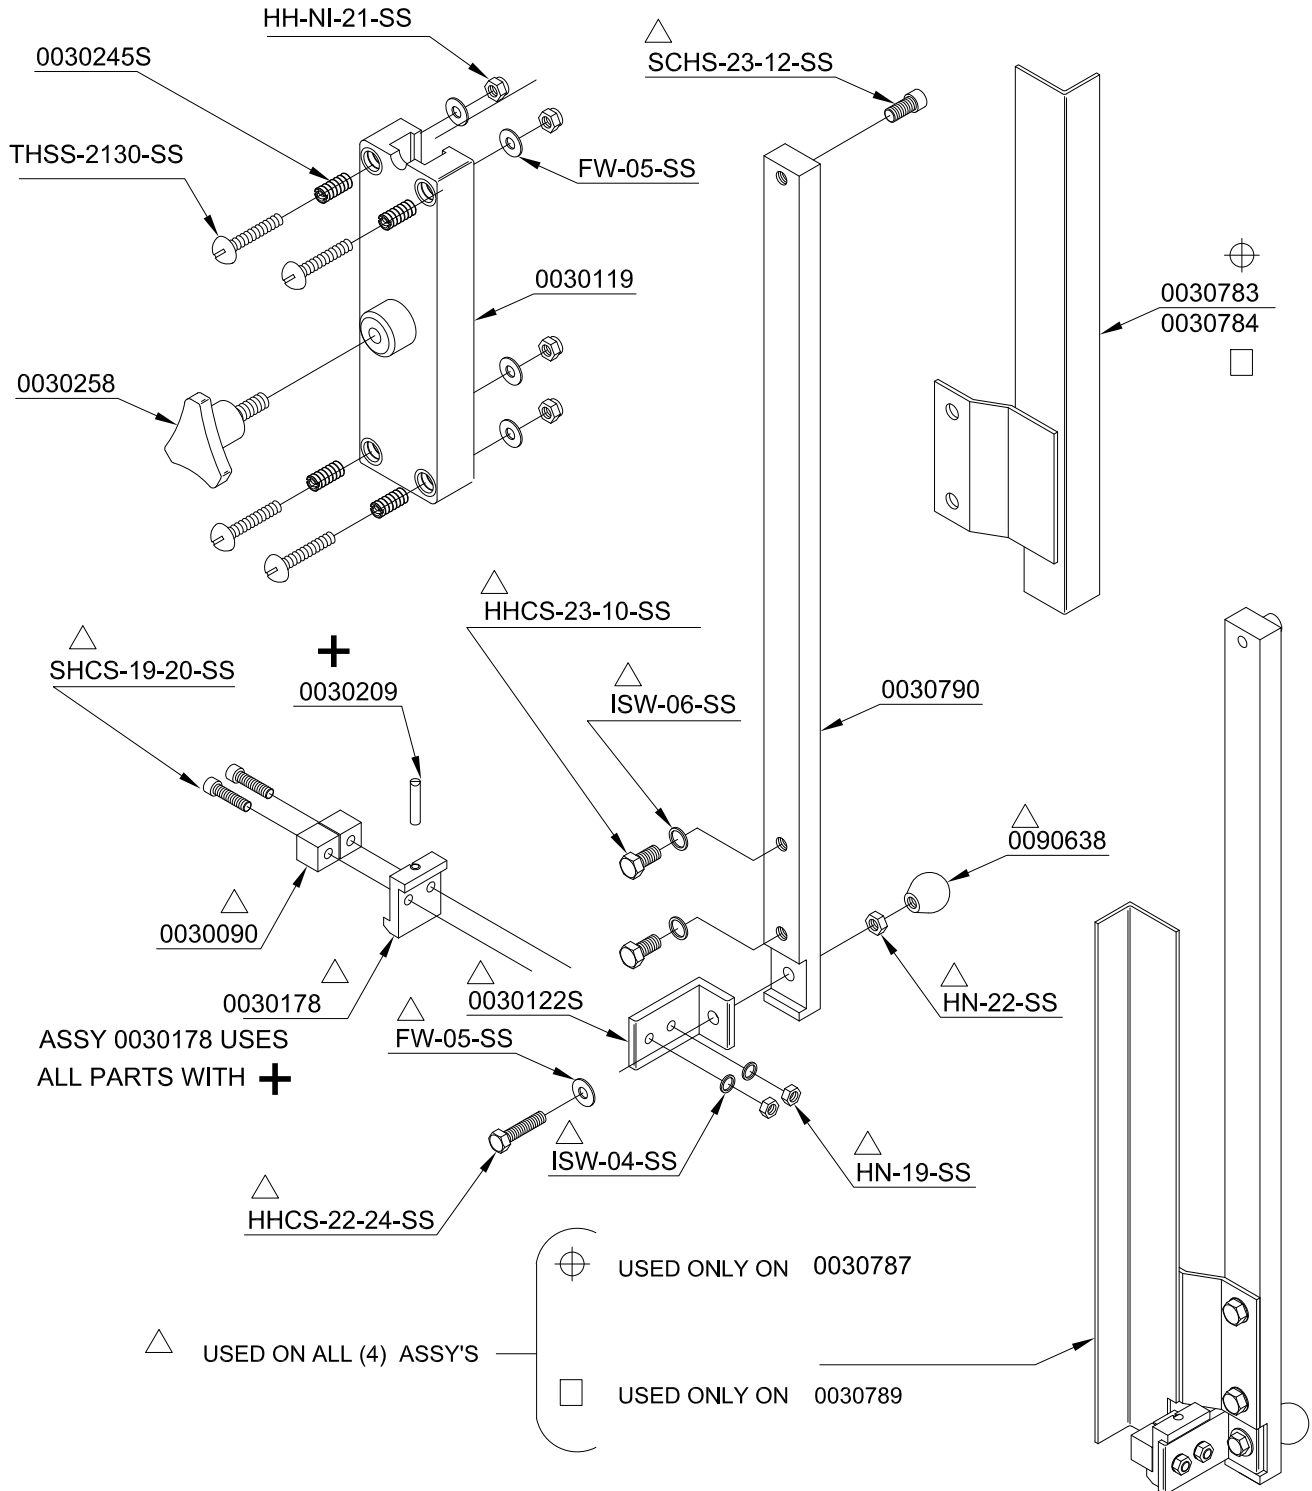

Butcher Boy Models SA-30 & 36 Meat Saws

Lower Wheel

Butcher Boy Models SA-30 & 36 Meat Saws

PART#	PART NAME	QTY.
0030014	Wheel Shaft	1
0030015	Bearing Housing	1
0030016	Housing Support	1
0030052	Housing Support	1
0030092	Fiber Scraper	5
0090437	Seal	2
0030230	Housing Assembly	1
0030241	Motor Rail	1
0030242	Motor Rail	1
0030512	Bearing cover	1
0036181	Wheel nut	1
0059249-9	Key 3/8 SQ	1
0090226	Retaining Ring	2
0090313	Ball Bearing	1
0090315	Roller Bearing	1
0090420	Nilos Ring	1
0090649	Key	1
SHSS-28-12-C	Set Screw	3
PART#	SA-30 ONLY	QTY.
0030011		
0090142	Lower Wheel1 Pulley Hub	1
0090167	Motor Pulley	1
0090168	Driven Pulley	1
0090169	Pulley Hub	1
0090503	Belt	4
0092237	Motor (230/460V –3ph)	1
PART#	SA-36 ONLY	QTY.
0036046		
0090114	Lower Wheel1 Motor Pulley	1
0090149	Pulley Hub	1
0090159	Driven Pulley (Hub P/N 0090171 Must Be Ordered With This Part)	1
0090171	Pulley Hub	1
0090514	Belt	4
0092265	Motor (230/460V –3ph)	1
PART#	SA-30,36 R.H.	QTY.
0030095	Scraper Holder	1
0030096		
Scraper Holder1		
PART#	SA-30,36 L.H.	QTY.
0030094	Scraper Holder	1
0030098		

Butcher Boy Models SA-30 & 36 Meat Saws

Bar Guide

Butcher Boy Models SA-30 & 36 Meat Saws

PART#	PART NAME	QTY.
0030090	Guide Block	2
0030119	Adjusting Bar Guide	1
0030122S	Guide Block Mount	1
0030178	Block Support	1
0030209	Carbonized Insert	1
0030245S	Adjusting Screw	4
0030258	Hand Wheel	1
0090638	Knob	1
THSS-2130-SS	Truss Head Screw	4
FW-05-SS	Flat Washer	5
HN-NI-21-SS	Nylon lock Nut	4
SHCS-23-12-SS	Socket Head Cap Screw	1
ISW-06-SS	Shake Proof Washer	2
HHCS-23-10-SS	Hex Head Cap Screw	2
SHCS-19-20-SS	Socket Head Cap Screw	2
HN-22-SS	Hex Nut	1
ISW-04-SS	Shake Proof Washer	2
HN-19-SS	Hex Nut	2
HHCS-22-24-SS	Hex Head Cap Screw	1
PART#	SA-30,36 R.H. ONLY	QTY.
0030783	Blade Guard	1
PART#	SA-30,36 L.H. ONLY	QTY.
0030784	Blade Guard	1
PART#	SA-30, 36	QTY
0030790	Bar Guide	1
PART#	SA-30, 36 R.H.	QTY.
0030787	Bar Guide Assembly	1
PART#	SA-30, 36 L.H.	QTY.
0030789	Bar Guide Assembly	1