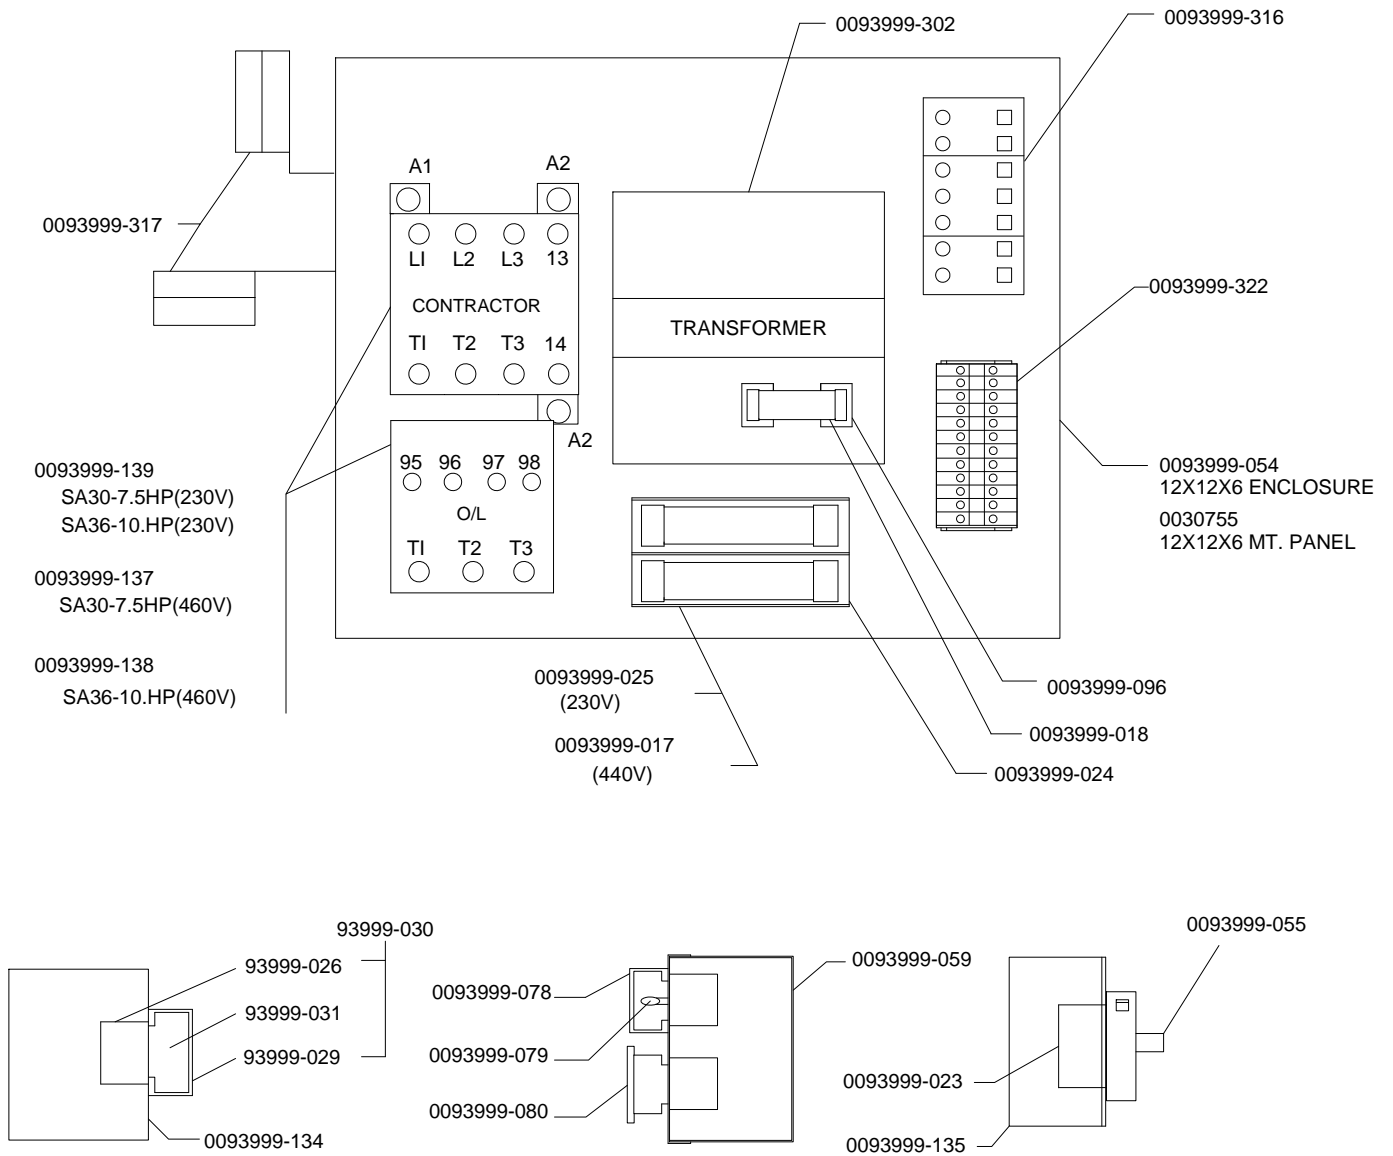

Butcher Boy Models SA-30 & 36 Meat Saws

Electrical Components

S/N 08B0663-ON