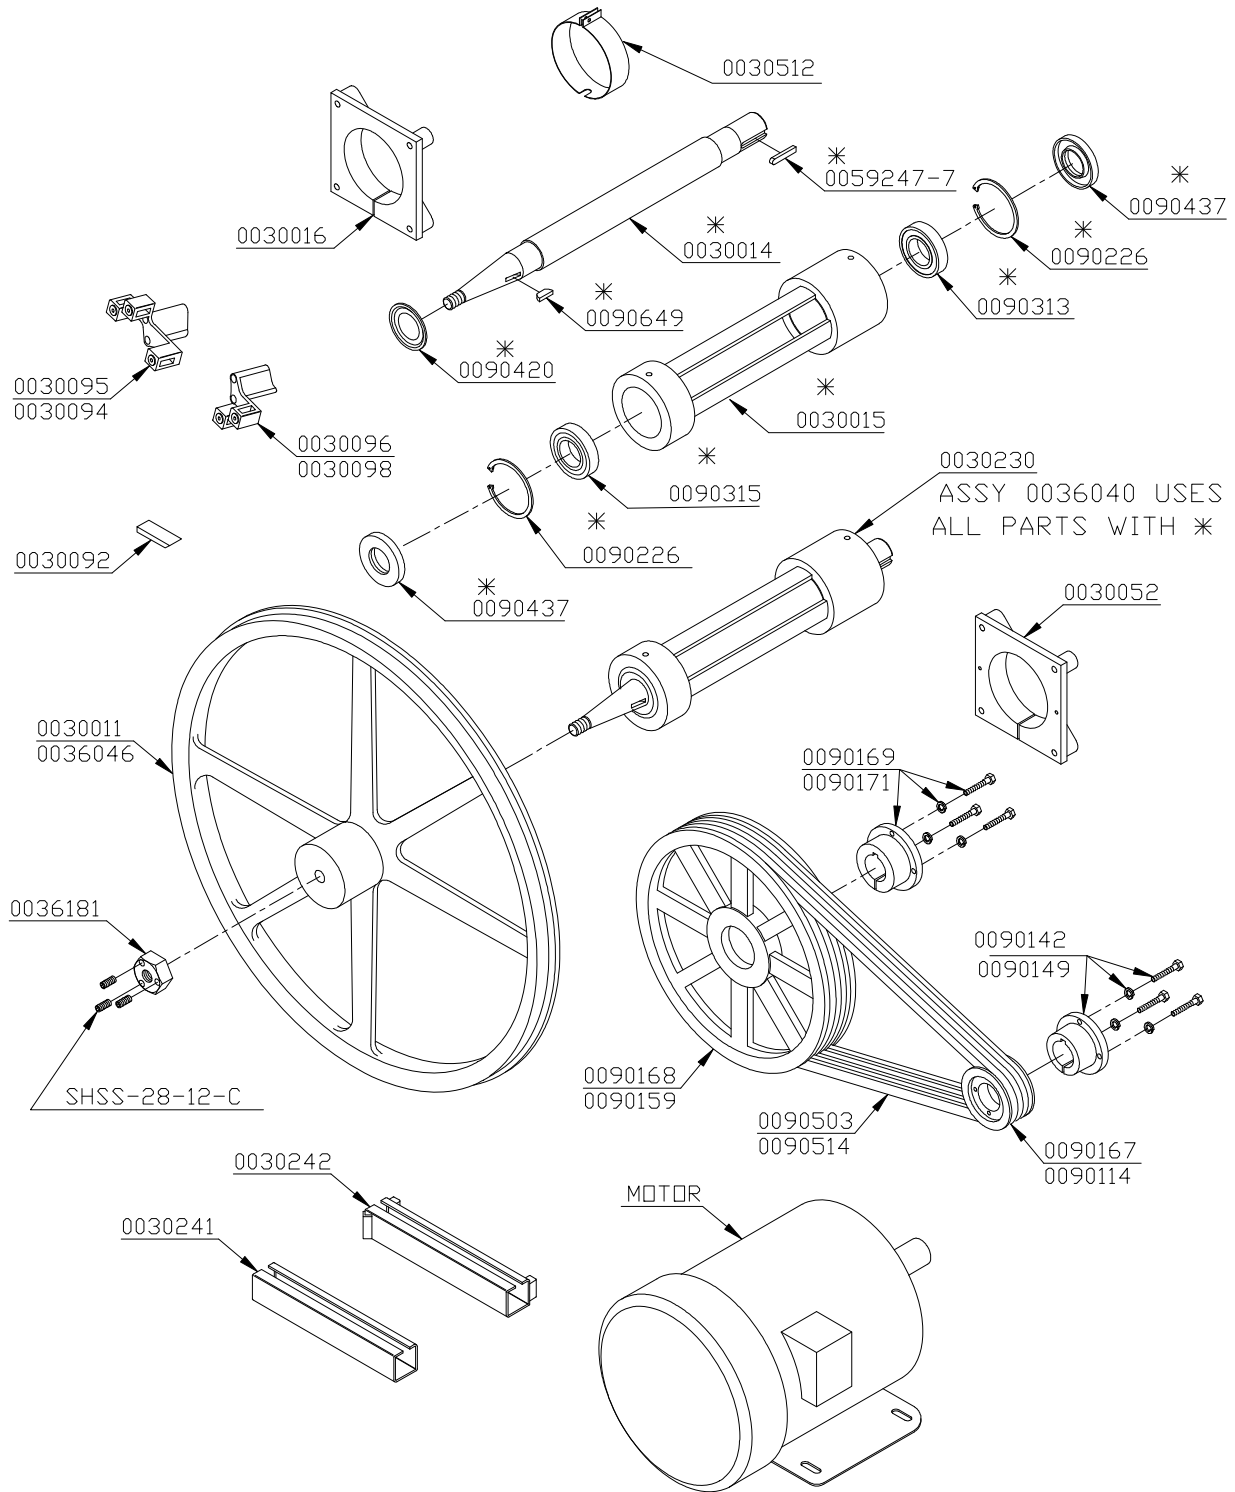

Butcher Boy Models SA-30 & 36 Meat Saws

Lower Wheel