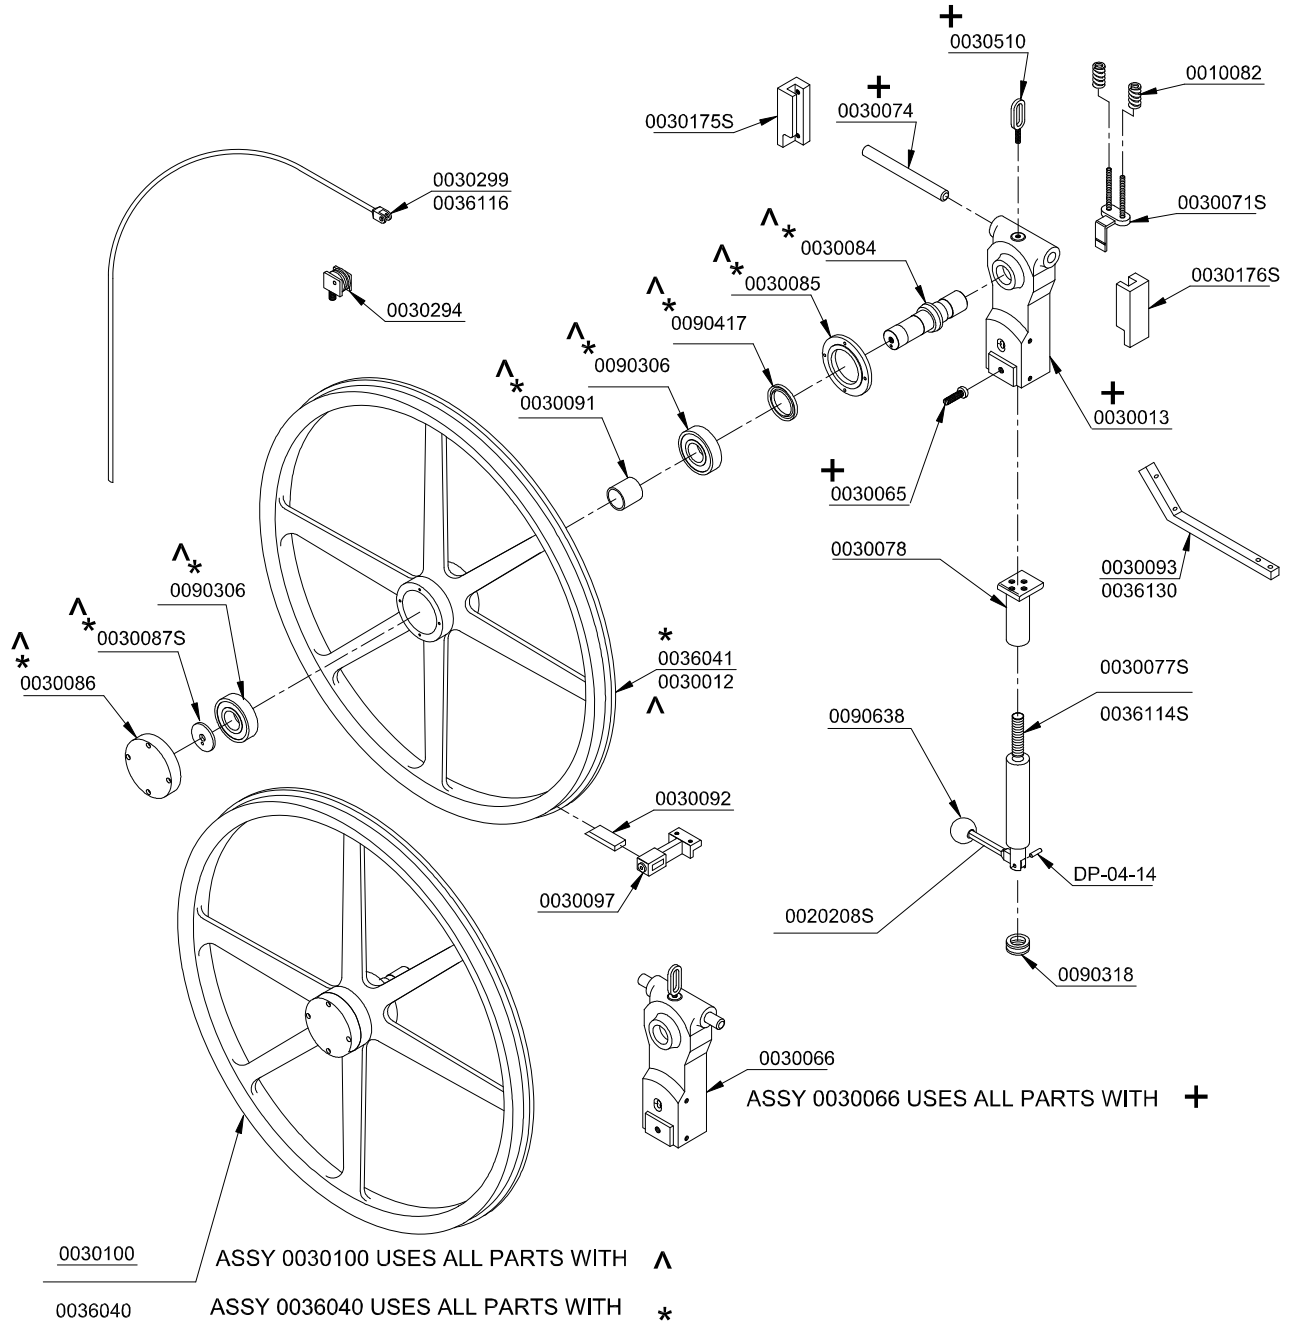

SERVICE

Butcher Boy Models SA-30 & 36 Meat Saws

Upper Wheel

Butcher Boy Models SA-30 & 36 Meat Saws

PART#	PART NAME	QTY.
DP-04-14	Dowel Pin	1
0010082	Spring	2
0020208S	Handle	1
0030013	Hanger	1
030065	Adjusting Screw	1
0030066	Hanger assembly	1
0030071S	Tension Indicator	1
0030074	Gauge Pin	1
0030078	Tension Nut Assembly	1
0030084	Shaft	1
0030085	Seal Cap	1
0030086	Wheel Cover	1
0030087S	Washer	1
0030091	Spacer	1
0030092	Fiber Scraper	1
0030097	Scraper Holder	1
0030175S	Guide Block R.H.	1
0030176S	Guide Block L.H.	1
0030294	Cable Roller	2
0030510	Eye Bolt	1
0090306	Ball Bearing	2
0090318	Thrust Bearing	1
0090417	Seal	1
0090638	Knob	1
PART#	SA-30 ONLY	QTY.
0030012	Upper Wheel	1
0030077S	Tension Screw Assembly	1
0030093	Scraper Bar	1
0030100	Upper Wheel Assembly	1
0030299	Cable	1
PART#	SA-36 ONLY	QTY.
0036040	Upper Wheel Assembly	1
0036041	Upper Wheel	1
0036116	Cable	1
0036114S	Tension Screw Assembly	1
0036130	Scraper Bar	1