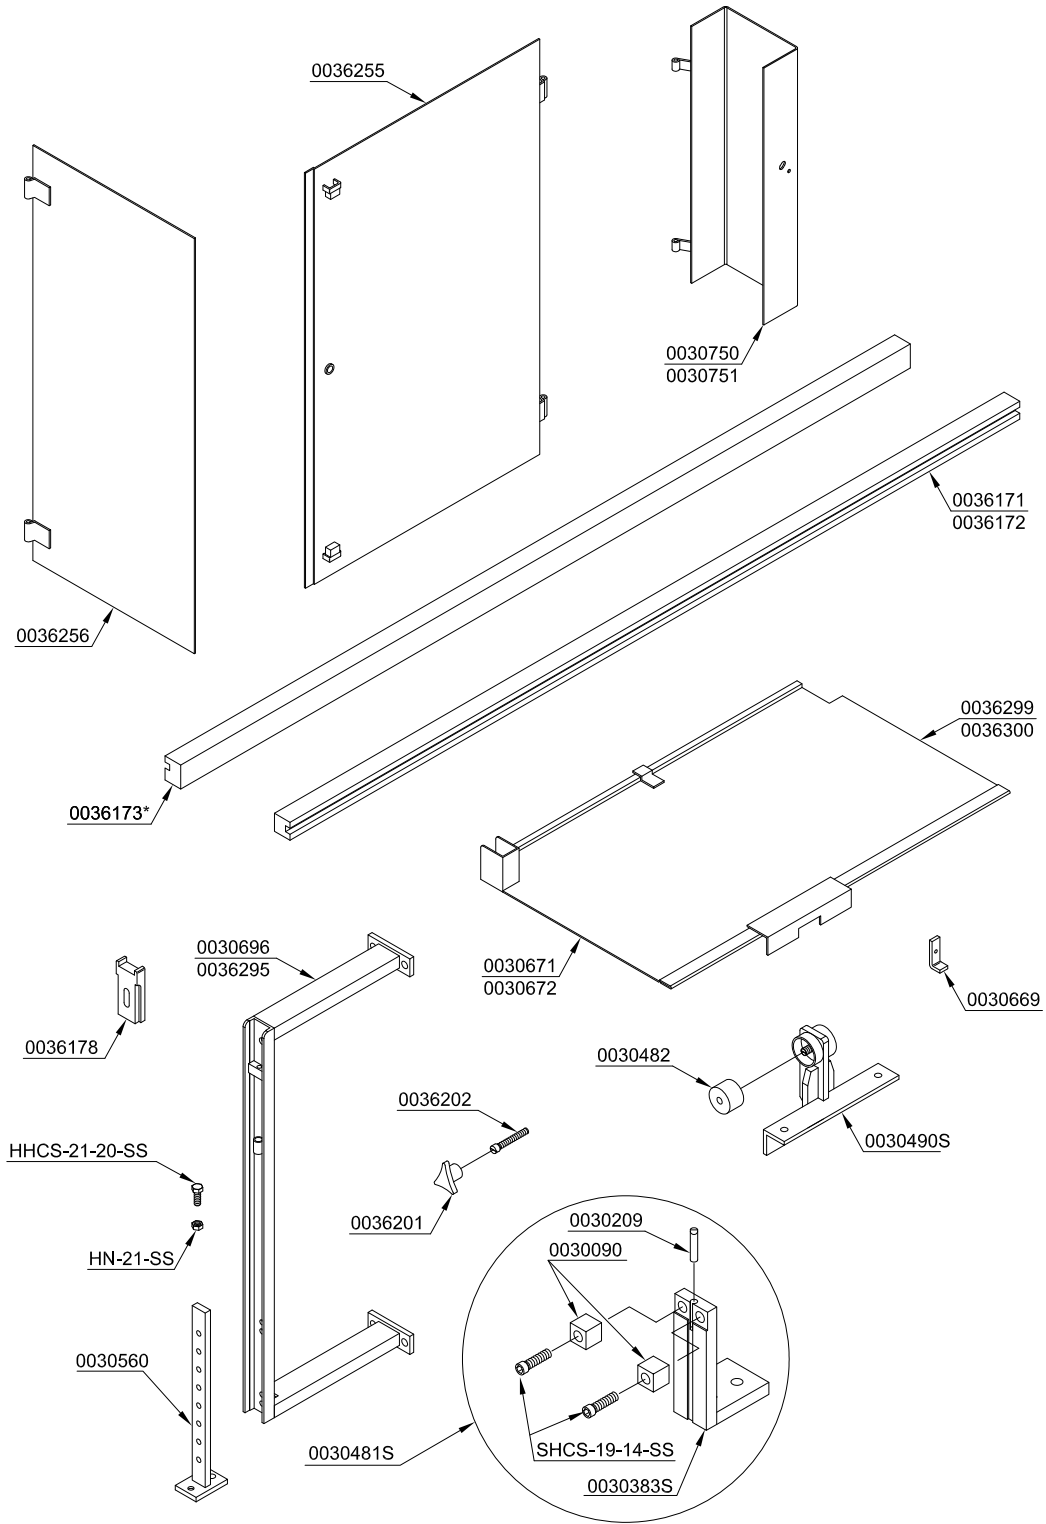

Butcher Boy Models SA-30 & 36 Meat Saws