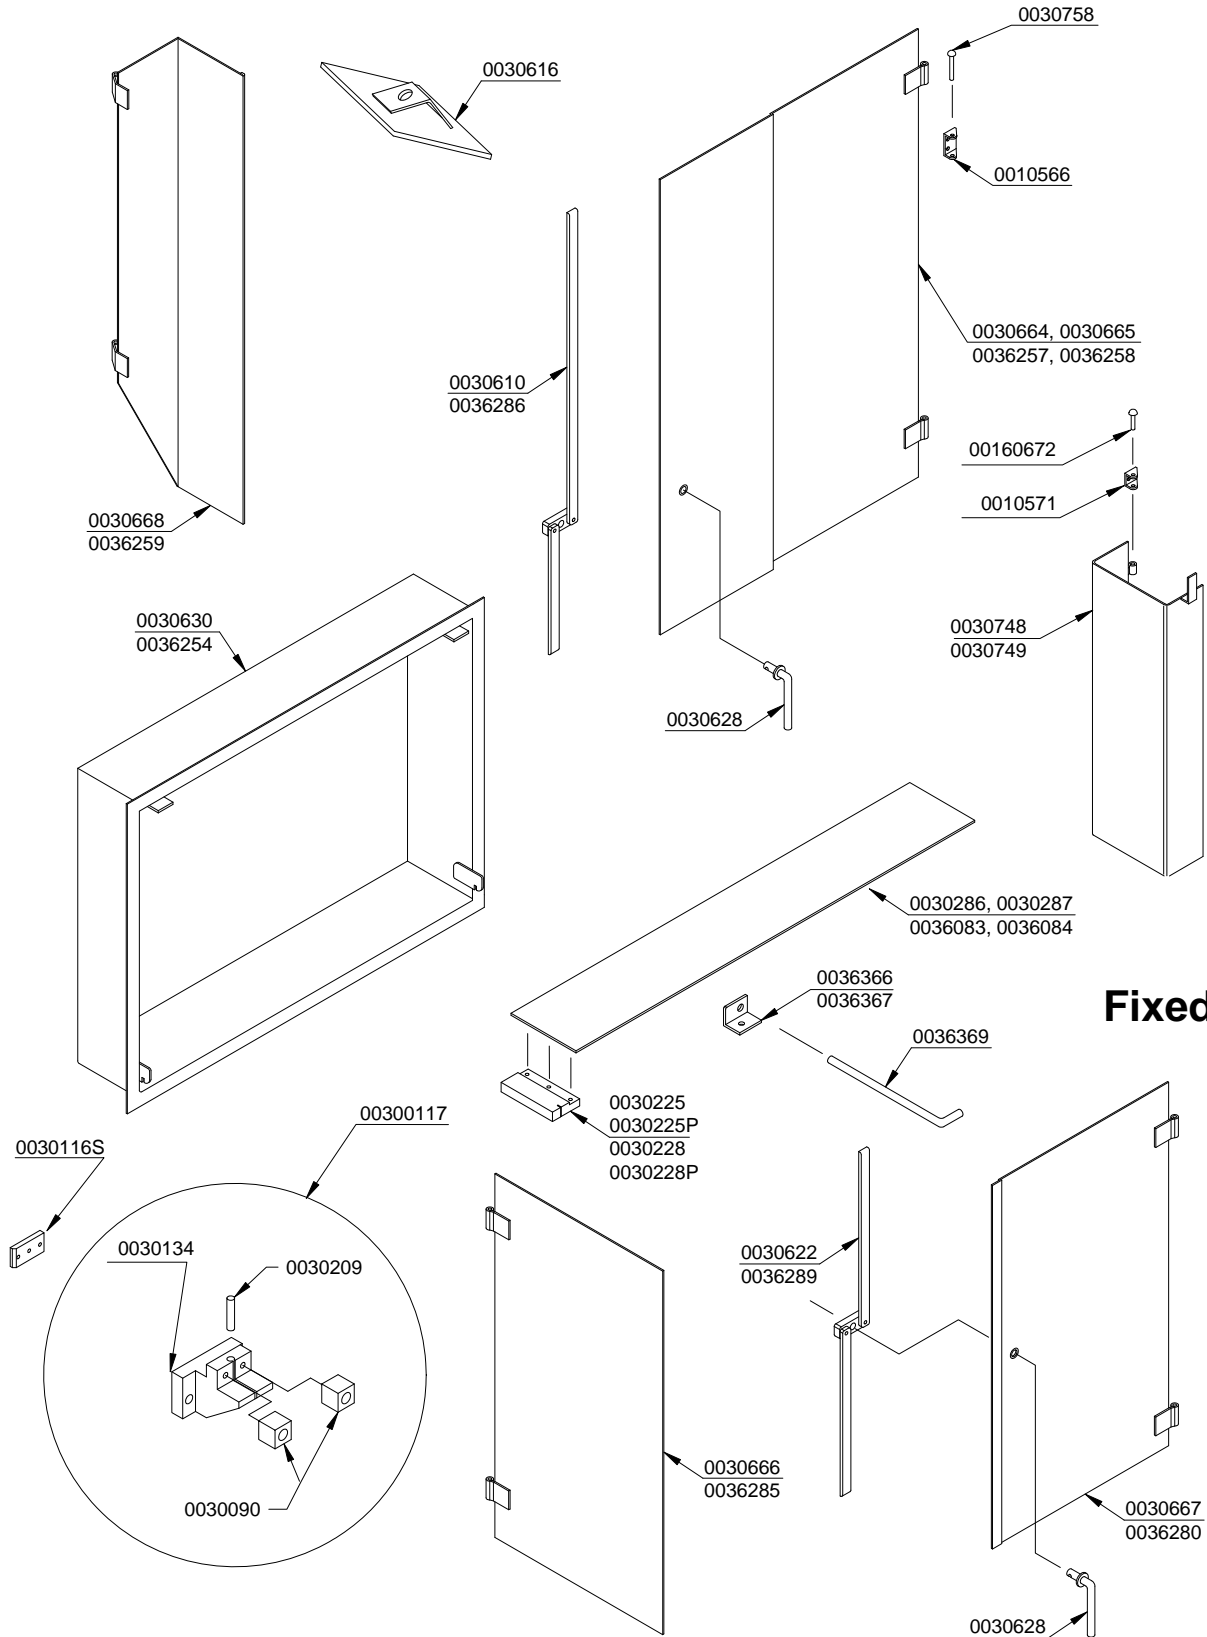

Butcher Boy Models SA-30 & 36 Meat Saws

Door & Covers