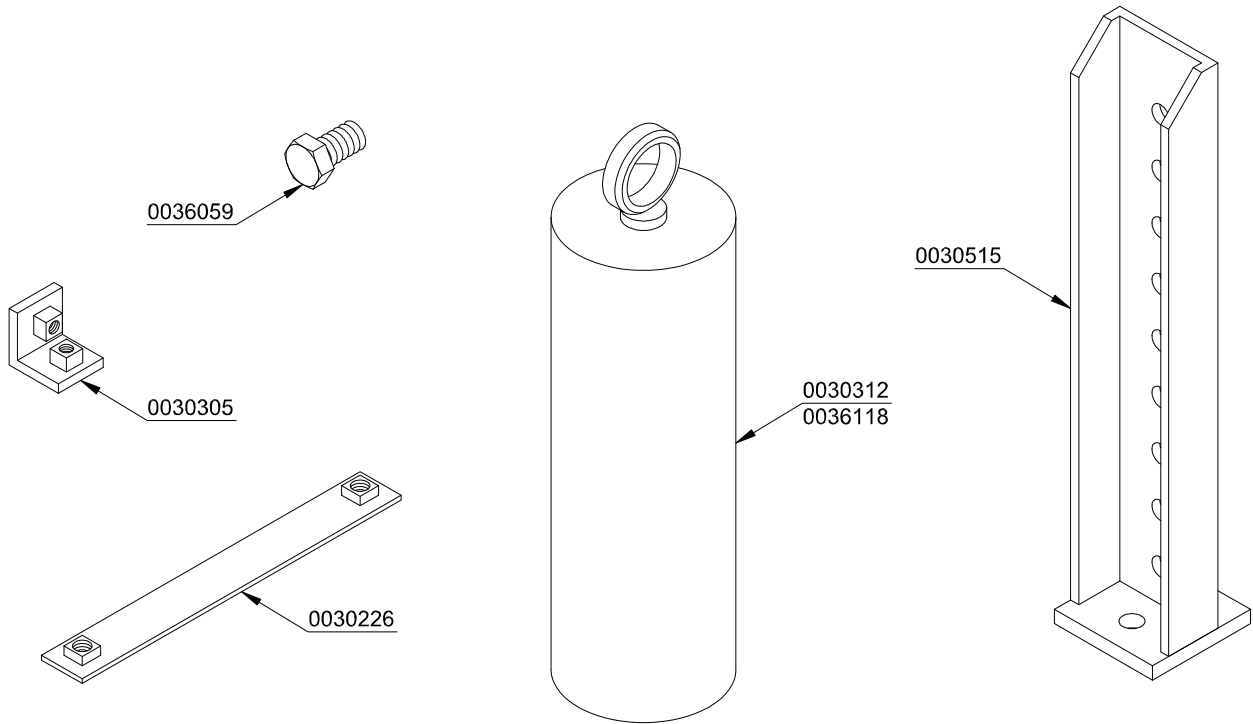

Butcher Boy Models SA-30 & 36 Meat Saws

Miscellaneous

COMMON TO SA-30, -36		
PART#	PART NAME	QTY.
0030515	Leg	4
0030226	Nut Plate	2
0030305	Tension Bracket	1
0036059	Column Adjusting Bolt	1
SA-30 R.H. & L.H.		
PART#	PART NAME	QTY.
0030312	Weight	1
SA-36 R.H. & L.H.		
PART#	PART NAME	QTY.
0036118	Weight	1